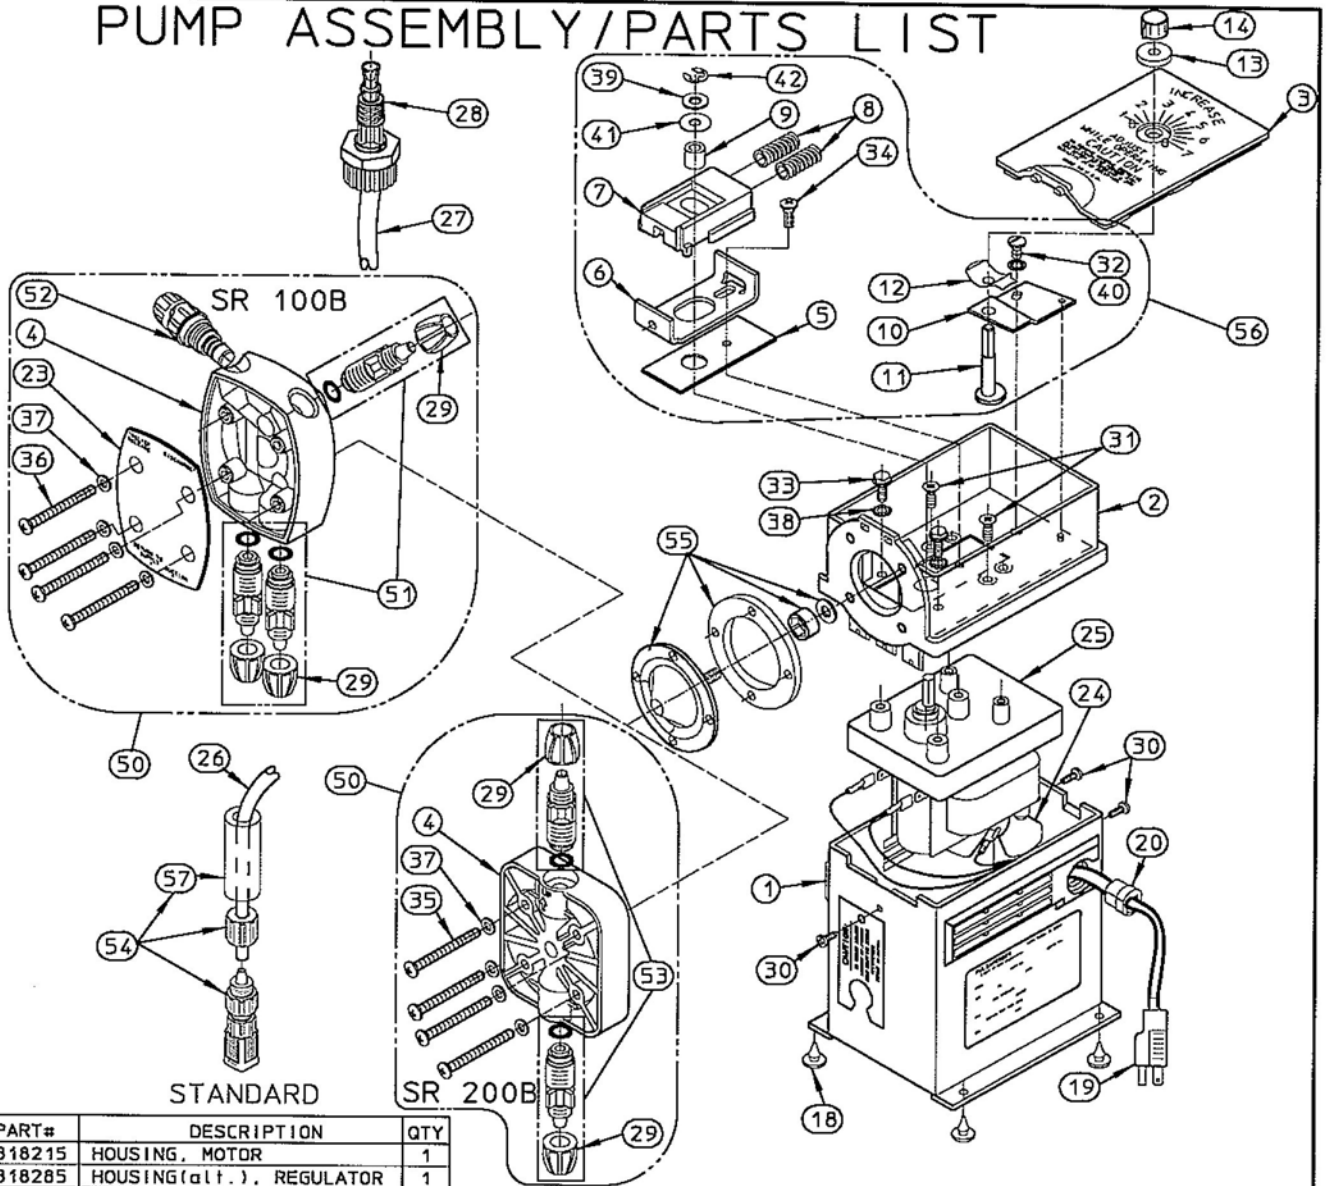

PUMP ASSEMBLY/PARTS LIST

ITEM	PART#	DESCRIPTION	QTY
1	U0818215	HOUSING, MOTOR	1
2	U0818285	HOUSING(alt.), REGULATOR	1
3	U0818227	HOUSING, COVER REGULATOR	1
4	U0812318	HEAD, SR 100B	1
	U0811279	HEAD, SR 200B	
5	U0818257	PLATE, WEAR SR	1
6	U0818148	DRIVE, PLATE	1
7	U0818143	BLOCK, DRIVE	1
8	U0812915	SPRING, COMPRESSION	2
9	U0812814	BEARING, NEEDLE	1
10	U0818339	PLATE, ADJUSTMENT	1
11	U0818340	CAM SHAFT ASS'Y	1
12	U0810545	SPRING, CLUTCH	1
13	U0818258	BUSHING, KNOB CNTRL. SHAFT	1
14	U0818256	KNOB, CONTROL	1
18	U0818379	FOOT, RUBBER	4
19	U0818544	CORD, POWER ASS'Y 120v	1
	U0818545	CORD, POWER ASS'Y 240v	
20	L990700-000	STRAIN RELIEF	1
23	U0811861	COVER, SR 100B	1
24	U0818564	FAN, (5 & 10-rpm MOTORS)	1
	U0818565	FAN, (25,50 & 75-rpm MOTORS)	
25	U0818406	MOTOR, 5-rpm/120v/60Hz	1
	U0818407	MOTOR, 5-rpm/240v/50-60Hz	
	U0818408	MOTOR, 10-rpm/120v/60Hz	
	U0818409	MOTOR, 10-rpm/240v/50-60Hz	
	U0818410	MOTOR, 25-rpm/120v/60Hz	
	U0818411	MOTOR, 25-rpm/240v/50-60Hz	
	U0818412	MOTOR, 50-rpm/120v/60Hz	
	U0818413	MOTOR, 50-rpm/240v/50-60Hz	
	U0818414	MOTOR, 75-rpm/120v/60Hz	
	U0818415	MOTOR, 75-rpm/240v/50-60Hz	